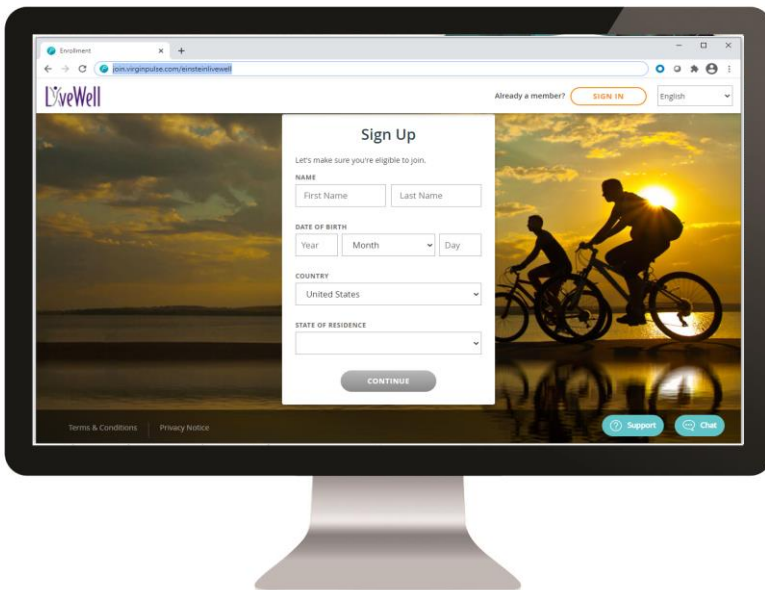

Virgin Pulse | Enrollment and Registration Guide

Sign up to be a member in three easy steps

Step One

Sign up for the program at join.virginpulse.com/einsteinlivewell

Step Two

You're important to us — and so is your data. After all, health and wellness information is personal and should be kept private. To proceed to Step Three, please read and agree to Virgin Pulse's Data Consent, Privacy Policy, and Membership Agreement.

Step Three

Enter your information into the fields, and click **LET'S GET STARTED!**